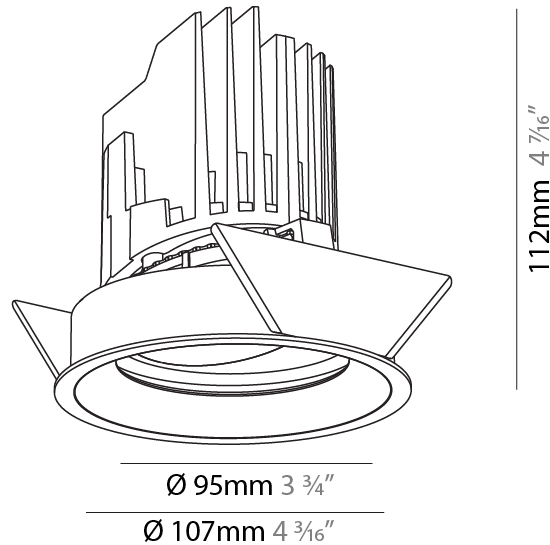

GENERAL

Series: Bioniq
 Subseries: Bioniq Round Adjustable
 Brand: Prolight
 Division: Architectural
 Mounting Type: Recessed
 Mounting Location: Ceiling
 Subcategory: Downlight

PHYSICAL

Shape: Round
 Diameter (mm): 107
 Diameter (in): 4 3/16
 Height (mm): 112
 Height (in): 4 7/16
 Ceiling Thickness (mm): 10 / 12.5 / 15
 Ceiling Thickness (in): 3/8 or 1/2 or 9/16
 Min. Recessing Depth (mm): 130
 Min. Recessing Depth (in): 5 1/8
 Light Distribution: Adjustable / Downlight
 Weight (kg): 0.47
 Weight (lbs): 1.04
 Fixture Finish: SSR / BKV / CWI / CRY / HAB / UFT / ITA / RUA / FTG / MYG / LOD / PUS / FRO / FUP / KIA / POP / BLS / SPG / MEY / GOH / GUM / CHC / COM / ABZ / JAG / OBR / MOS / ROR
 Fixture Material: Aluminum Die Cast
 Cut-out Measurements: 98mm / 3 7/8"

GENERAL

Series: Bioniq
 Subseries: Bioniq Round Adjustable
 Brand: Prolicht
 Division: Architectural
 Mounting Type: Recessed
 Mounting Location: Ceiling
 Subcategory: Downlight

PHYSICAL

Shape: Round
 Diameter (mm): 107
 Diameter (in): 4 3/16
 Height (mm): 112
 Height (in): 4 7/16
 Ceiling Thickness (mm): 10 / 12.5 / 15
 Ceiling Thickness (in): 3/8 or 1/2 or 9/16
 Min. Recessing Depth (mm): 130
 Min. Recessing Depth (in): 5 1/8
 Light Distribution: Adjustable / Downlight
 Weight (kg): 0.47
 Weight (lbs): 1.04
 Fixture Finish: SSR / BKV / CWI / CRY / HAB / UFT / ITA / RUA / FTG / MYG / LOD / PUS / FRO / FUP / KIA / POP / BLS / SPG / MEY / GOH / GUM / CHC / COM / ABZ / JAG / OBR / MOS / ROR
 Fixture Material: Aluminum Die Cast
 Cut-out Measurements: 98mm / 3 7/8"

OPTICAL

Reflector°: 10
 Optic°: Lens Pack - No Lens
 Adjustability: Rotational 355°; Tilt 30°

RATINGS AND CERTIFICATIONS

Certified By: Certified for North American Standards
 IP rating: IP20

	98mm 3 7/8"	130mm 5 1/8"	10 15mm 3/8" 9/16"	30°	355°	
A						